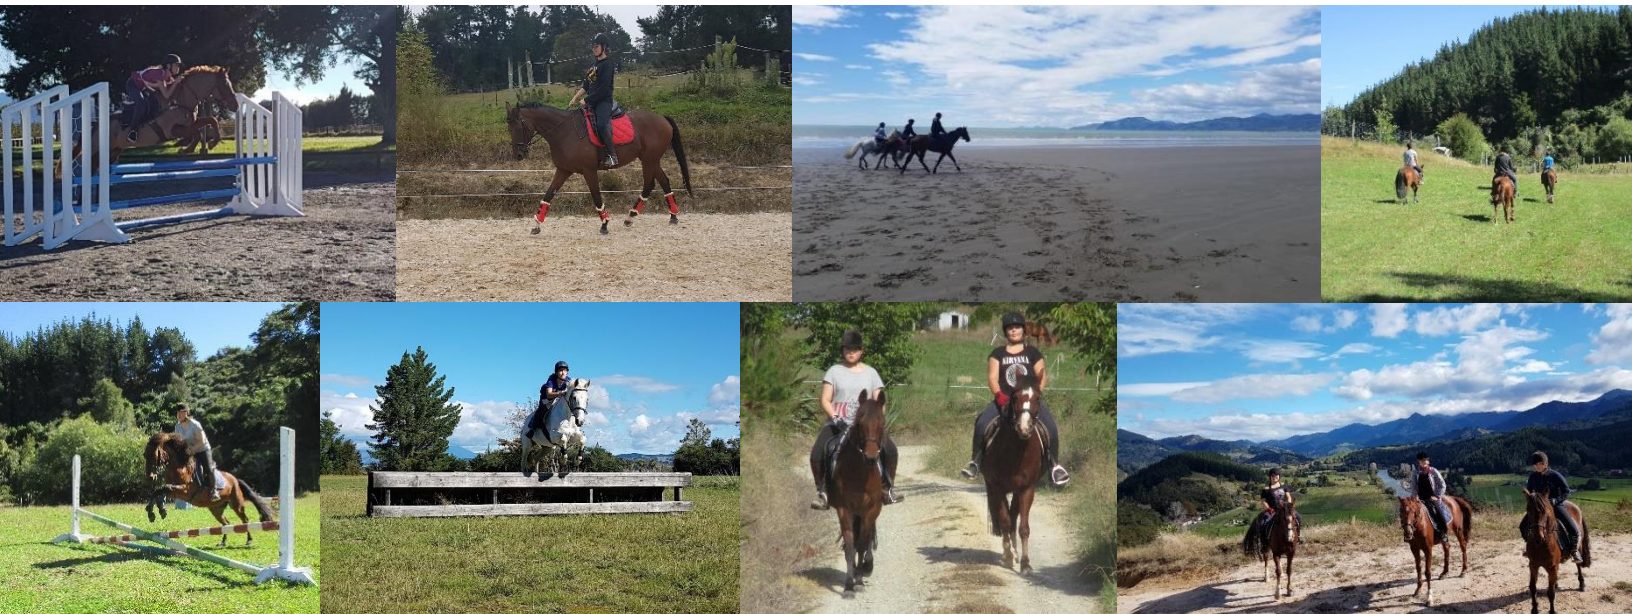

Motueka High School

Today's Learners, Tomorrow's Leaders

Equestrian Course

Motueka High School offers a course in horse riding and horse management to improve student's skills in the equestrian field. Courses take place in a safe environment on well-schooled horses with a qualified coach.

The course is suitable for all levels of abilities as long as students have some basic knowledge in horse riding.

The course includes an unforgettable experience of riding at the beach and on New Zealand farmland.

Carolyn encourages riders to set their own achievable goals and provides a safe and fun learning environment.

Course Venue: Carolyn's Riding School

Carolyn's Riding School is situated in the picturesque Motueka Valley, a 15 min drive from Motueka. This stunning and idyllic farm is the home of 13 horses and ponies. The equestrian centre has got a new large outdoor arena ideal for dressage and jumping.

The property itself has a variety of riding options, up and down hills and into the forest. It has the most amazing views into the valley and onto Mt. Arthur and the mountain ranges.

Carolyn has been teaching at her own Riding School and Equestrian Centre for 10 years.